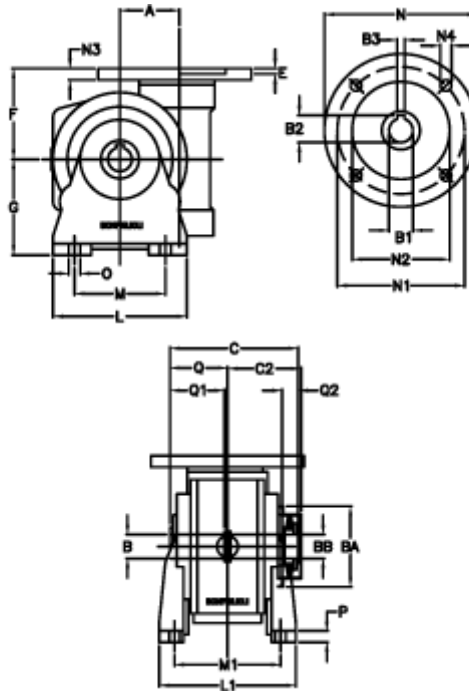

Article number: 390204903632716

Description: Worm Gear with Torque Limiter
VF 49-L1-V-36 P71B5

Measures

a	= 49.50	C2	= 63,5	M1	= 98.5	Q	= 51.0
B	= 25	Description	= VF 49V-xx-71B5	N	= 160	Q1	= 41
B1 E7	= 14	E	= 3.0	N1	= 130	Q2	= 15
B2	= 16.3	F	= 70	N2	= 110		
B3 H9	= 5	g	= 82	N3	= 10.5		
BA	= 63	L	= 110	N4	= 9,5		
BB H7	= 14	L1	= 124.0	O	= 8.5		
C	= 105	m	= 63	P	= 12		